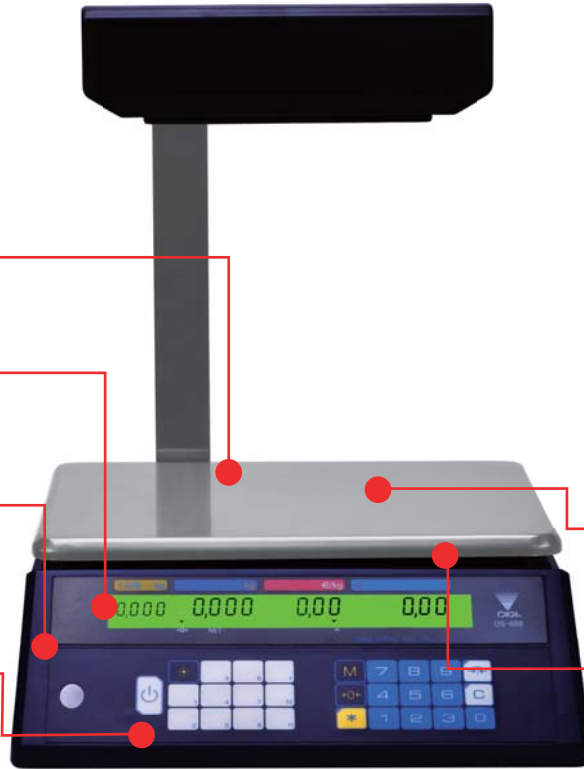

# DS-688EL will provide you with fast, accurate and friendly sales transactions for your customers.

Customer side display

Fast weighing speed

Tare value display

Portable and easy to carry design

Preset keys to call up unit price or PLU for fast transactions

RS-232C serial port for data output

Weighing capacity up to 30kg

Auto power off function

## Specifications

Model	DS-688EL		
Capacity and scale interval	3/6kg	6/15kg	15/30kg
	1/2g	2/5g	5/10g
Display	High contrast LCD with back-light		
	Tare: 4 digits Weight: 5 digits Unit price: 5 digits Total price: 6 digits		
Power Source	AC 240/230/220V, 117/100V 6 x D size dry battery		
Power Consumption	18W when using AC power 1.2W when using dry battery		
Operating Temperature	-10°C ~ +40°C		
Operating Humidity	15 ~ 85%RH		
Platter Size	330 x 245mm (standard)		
Dimensions	343(W) x 367(D) x 119(H)(Bench type)		
	343W) x 405(D) x 440(H) (Pole type)		
I/O	AC PLUG		
	RS232 interface as option		